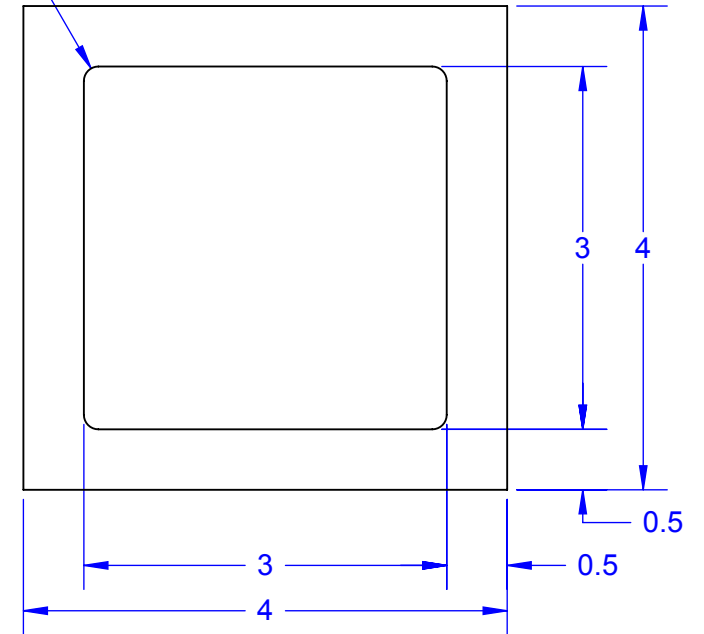

**TOP VIEW
CLOSED SIDE**

SIDE VIEW

**BOTTOM VIEW
OPEN SIDE**

MODEL

SCALE 9:1

PART NUMBER TABLE			
PART NBR	PACKAGING	QTY	DWG
C-CAP4W-WHITE	2-INCH TRAY	64	204060
C-CAP4T-WHITE	4-INCH TRAY	196	204460
C-CAP4X-WHITE	JEDEC TRAY	490	204660
C-CAP4E-WHITE	TAPE & REEL	1000	204860

Notes: (Unless Otherwise Specified).

1) MATERIAL:

A) LID: WHITE ALUMINA 96 (Al_2O_3)

B) PREFORM: NONE.

2) LID ATTACH: USE EPOXY PER CUSTOMER CHOICE.

3) STORAGE LIFE: NO LIMIT @ 25°C.

4) DIMENSIONS IN mm.

APPROVALS	DATE				
DRAWN T.Au	12/16/12				
ENG M. Hart	12/16/12				
MFG		SCALE 16:1	SIZE A	DRAWING NO. 204060	REV A
QA					
CUST		DO NOT SCALE DRAWING			SHEET 1 OF 1
REVISED					