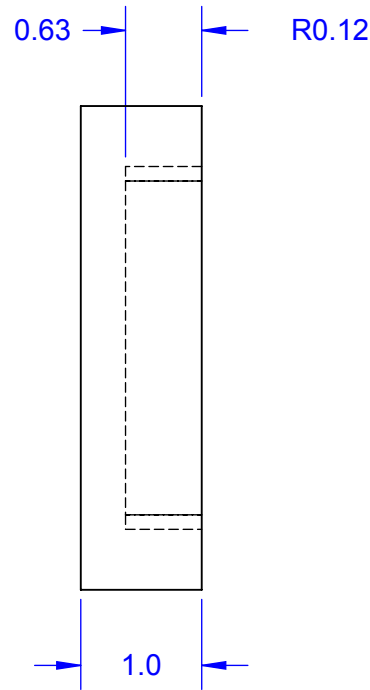

**TOP VIEW
CLOSED SIDE**

SIDE VIEW

**BOTTOM VIEW
OPEN SIDE**

MODEL

SCALE 9:1

PART NUMBER TABLE			
PART NBR	PACKAGING	QTY	DWG
C-CAP4W-WHITE	2-INCH TRAY	64	204060
C-CAP4T-WHITE	4-INCH TRAY	196	204460
C-CAP4X-WHITE	JEDEC TRAY	490	204660
C-CAP4E-WHITE	TAPE & REEL	1000	204860

Notes: (Unless Otherwise Specified).

1) MATERIAL:

A) LID: WHITE ALUMINA 96 (Al_2O_3)

B) PREFORM: NONE.

2) LID ATTACH: USE EPOXY PER CUSTOMER CHOICE.

3) STORAGE LIFE: NO LIMIT @ 25°C.

4) DIMENSIONS IN mm.

APPROVALS	DATE				
DRAWN T.Au	12/16/12				
ENG M. Hart	12/16/12				
MFG		SCALE 16:1	SIZE A	DRAWING NO. 204060	REV A
QA					
CUST		DO NOT SCALE DRAWING			SHEET 1 OF 1
REVISED					